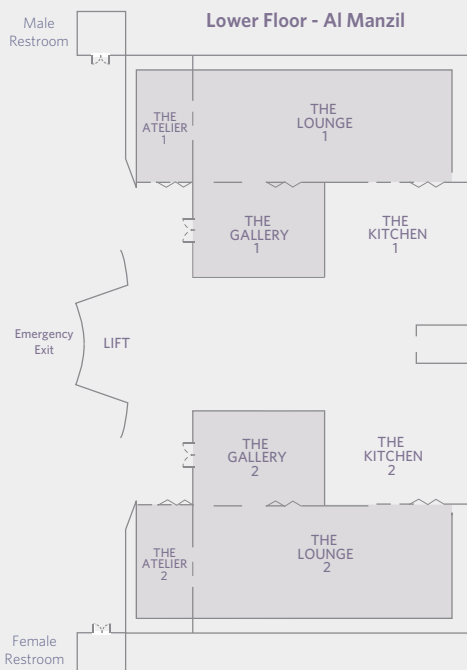

HYATT REGENCY DUBAI CREEK HEIGHTS  
 20<sup>th</sup> Street, Oud Metha Road,  
 P.O. Box 5668, Dubai, United Arab Emirates  
 T: +971 4 553 1234  
 dubaicreek.regency.hyatt.com

FLOOR PLAN

Lower Floor

Ground Floor

Ground Floor - Al Manzil

Lower Floor - Al Manzil

Al Manzil Lift