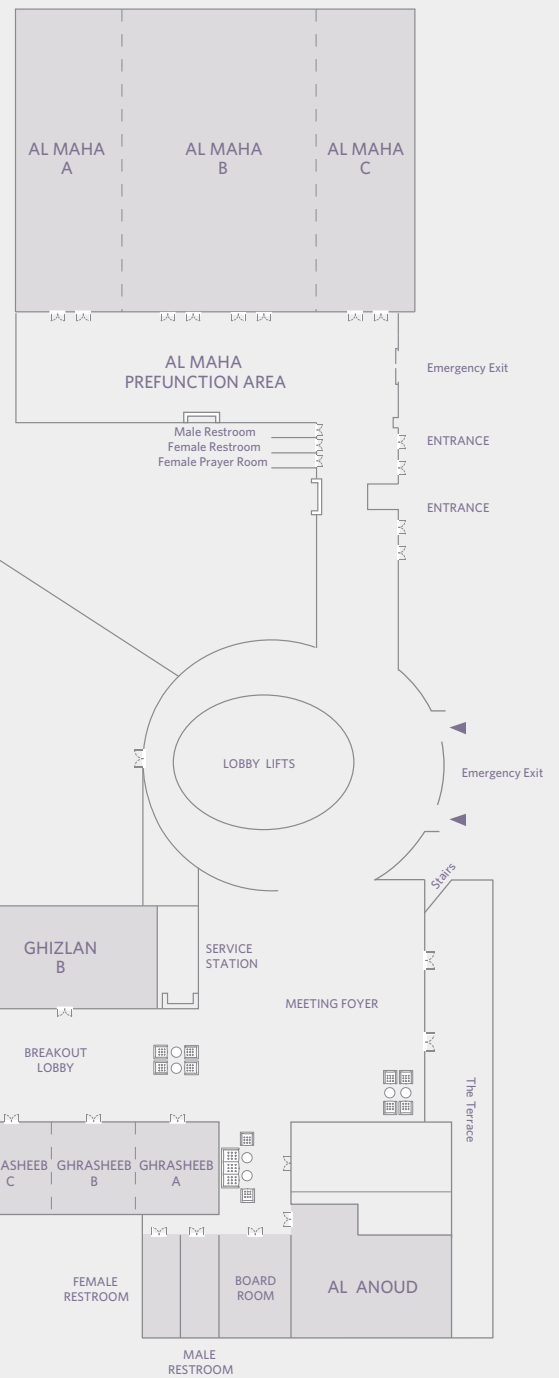

HYATT REGENCY DUBAI CREEK HEIGHTS  
 20<sup>th</sup> Street, Oud Metha Road,  
 P.O. Box 5668, Dubai, United Arab Emirates  
 T: +971 4 553 1234  
 dubaicreek.regency.hyatt.com

FLOOR PLAN

Lower Floor

Ground Floor

Ground Floor - Al Manzil

Lower Floor - Al Manzil

Al Manzil Lift