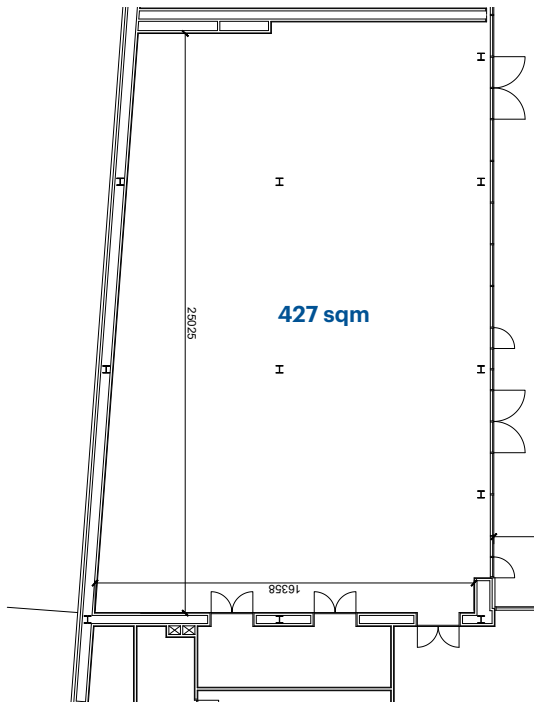

Fenaa Hayy

Ground Floor

A communal multidisciplinary space spanning **427 sqm**: a 'blank canvas' that can accommodate a range of activities.

Estimated Capacity

Standing Capacity: **350**
Seated Capacity: **150-200**

*Capacity can be adjusted according to desired setup

Ideal for:

Markets, concerts, large-scale corporate events, university exhibitions, gala dinners, iftar, and symposiums

Facilities

- Back of house [storage]
- Pantry
- Specialized ERCO exhibition lighting
- Ease in accessibility
- Integrated sound system
- Opens into Saha, Hayy Jameel's central courtyard