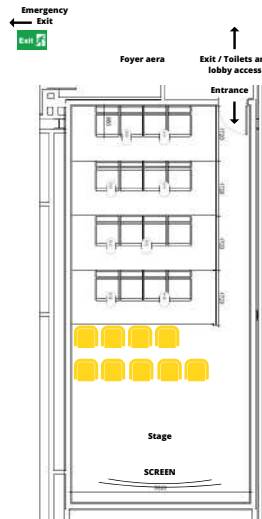

Community Cinema: Cinema 2

Ground Floor

Features two state-of-the-art screening rooms: a 136 sqm (168 seats) theater with a curved, fixed-frame screen, and a modular **68 sqm** (30 seats) room offering flexible seating arrangements.

Estimated Capacity

Seated Capacity: 20

Ideal for:

Hosting conferences, film screenings, TV production workshops, talks, private screenings, and special events

Facilities

- Fixed framed screen
- Projectors
- Dolby 7.1 Surround Sound Systems