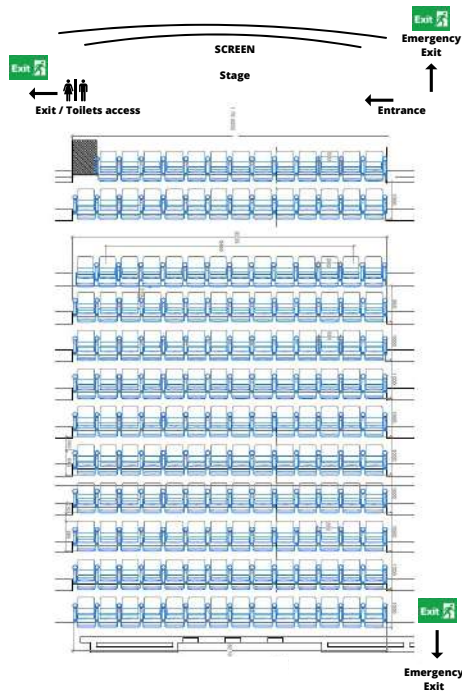

# Community Cinema: Cinema 1

Ground Floor

Features two state-of-the-art screening rooms: a 136 sqm (168 seats) theater with a curved, fixed-frame screen, and a modular 68 sqm (30 seats) room offering flexible seating arrangements.

## Estimated Capacity

Seated Capacity: 167

# Community Cinema: Cinema 2

Ground Floor

Features two state-of-the-art screening rooms: a 136 sqm (168 seats) theater with a curved, fixed-frame screen, and a modular **68 sqm** (30 seats) room offering flexible seating arrangements.