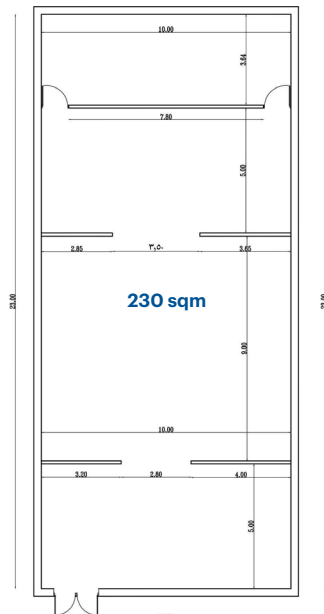

Saalat Hayy

Ground Floor

Offering a **230 sqm** space that is best for pop-up exhibitions and art showcasing for short or long periods of time.

Estimated Capacity

Standing Capacity: **250**
Seated Capacity: **150**

Ideal for:

Pop-up exhibitions and retail concepts

Facilities

- Specialized ERCO exhibition lighting
- Power outlets