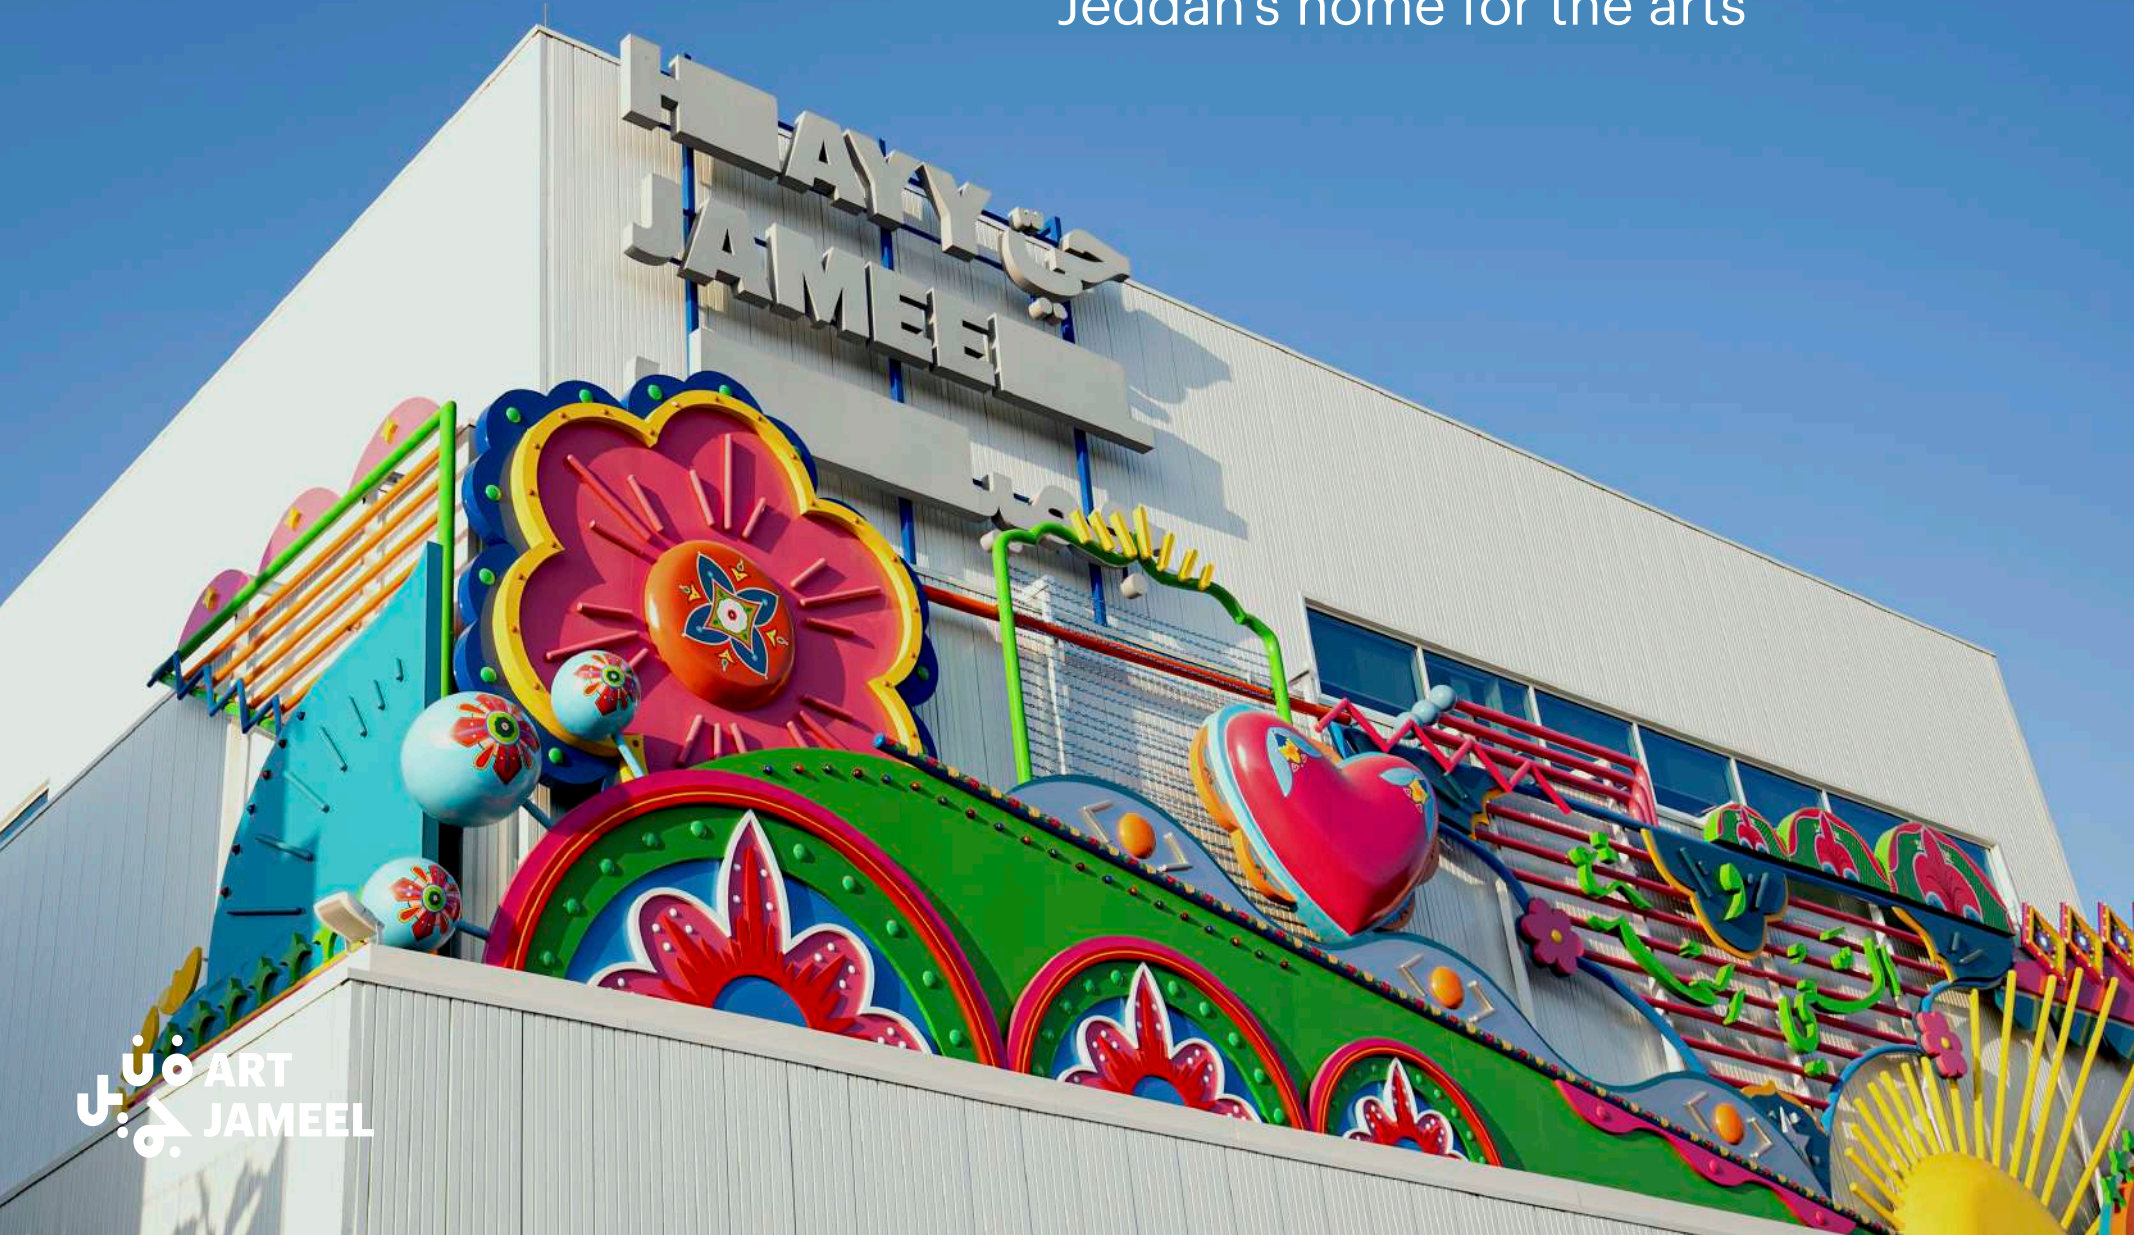

HAYY JAMEEL

Jeddah's home for the arts