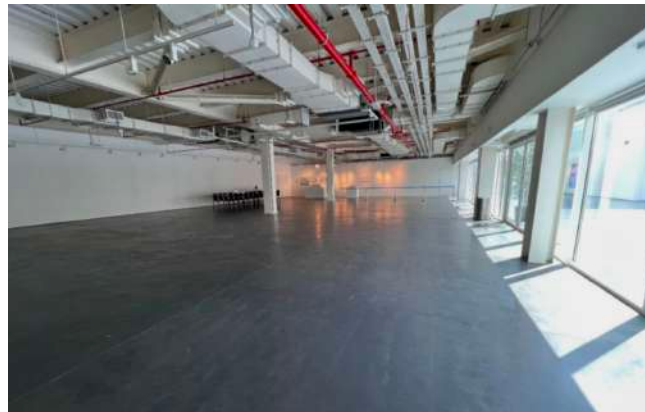

Fenaa Hayy

Ground Floor

A communal multidisciplinary space spanning **427 sqm**: a 'blank canvas' that can accommodate a range of activities.

Estimated Capacity

Standing Capacity: **350**
Seated Capacity: **150-200**

*Capacity can be adjusted according to desired setup

Ideal for:

Markets, concerts, large-scale corporate events, university exhibitions, gala dinners, iftar, and symposiums

Facilities

- Back of house [storage]
- Pantry
- Specialized ERCO exhibition lighting
- Ease in accessibility
- Integrated sound system
- Opens into Saha, Hayy Jameel's central courtyard